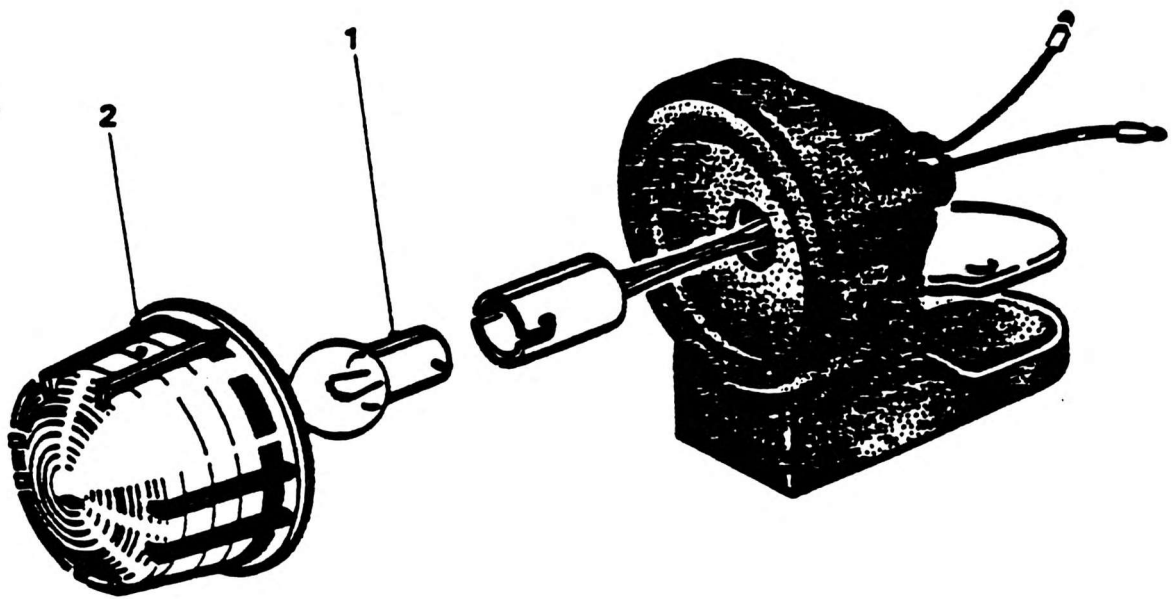

LIGHT ASSEMBLY - BOOM

NO.	PART NO.	QTY	DESCRIPTION	NO.	PART NO.	QTY	DESCRIPTION
	8737189		COMPLETE ASSY				
1	7176708	1	BULB				
2	8767391	1	LENS				

8737189